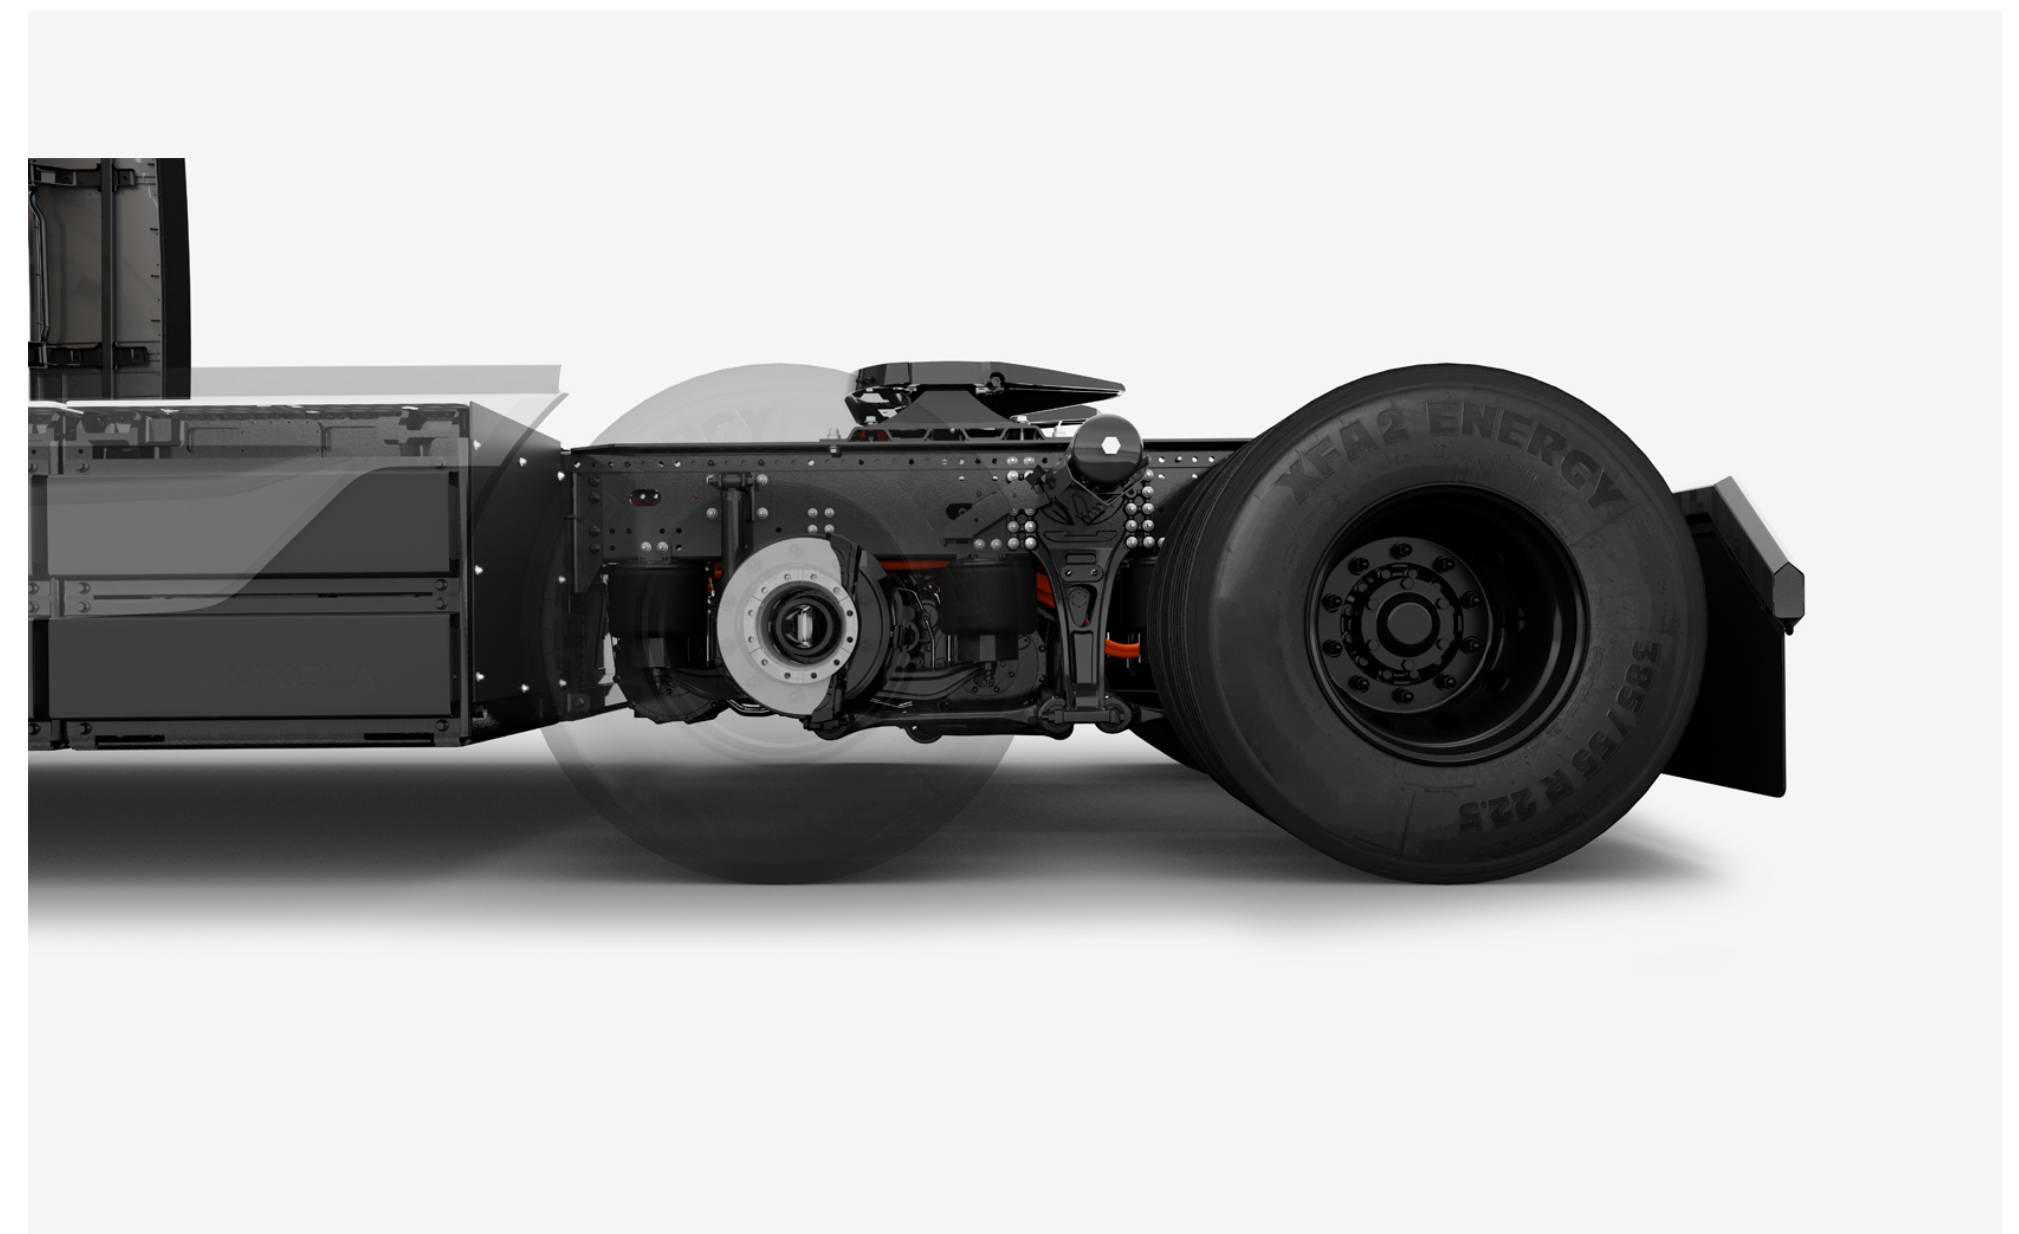

WE'RE DEDICATED TO PROVIDING PARTS AND COMPONENTS QUICKLY

Partnering with a world-class 3PL company, we have built a dedicated after-market parts supply chain management and procurement process. Utilizing a sophisticated parts catalog and Vehicle Maintenance Reporting Standards (VMRS) compliant process, we will have 24 hours parts availability to deliver 'unit down' priority attention.