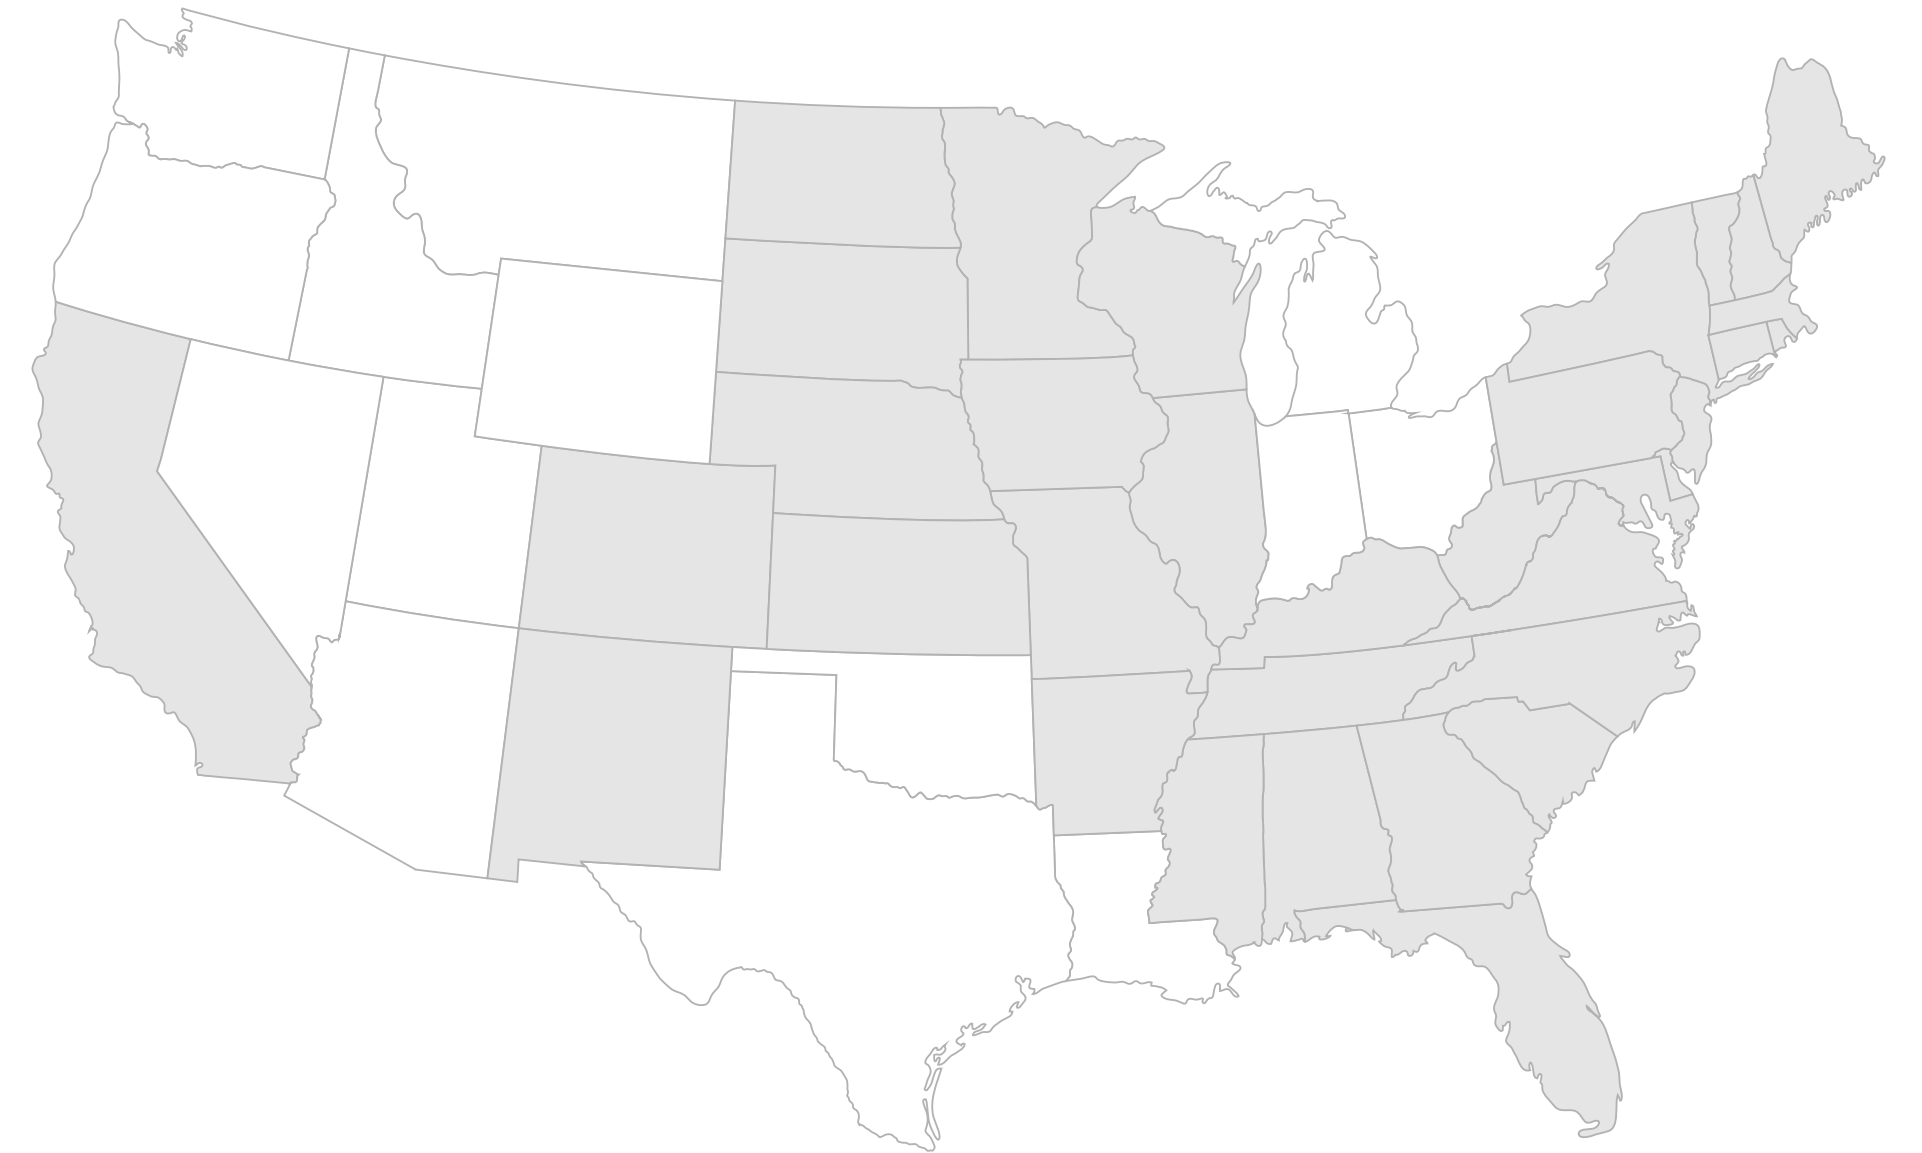

ESTABLISHING A GROWING SERVICE NETWORK ACROSS THE UNITED STATES

Our goal is to provide you with service where and when you need it. When your truck is in need of routine or emergency maintenance, our growing service footprint is adaptable, nimble, and offers end-to-end battery-electric and fuel cell electric truck service.