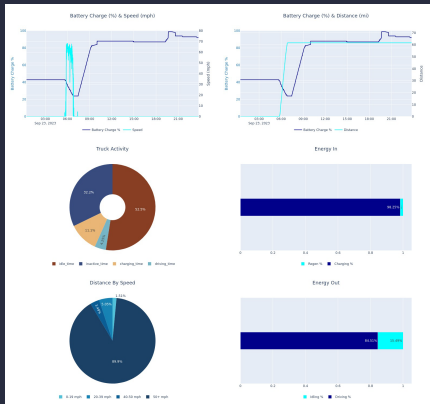

TOTAL MILES DRIVEN: **233.07**

DATA FOR NIKOLA TRE BEV 2

TOTAL MILES DRIVEN: **390.68**

DATA FOR NIKOLA TRE BEV 1

TOTAL MILES DRIVEN: **244.27**

DATA FOR NIKOLA TRE BEV 2

TOTAL MILES DRIVEN: **386.5**

DATA FOR NIKOLA TRE BEV 1

TOTAL MILES DRIVEN: **463.73**

DATA FOR NIKOLA TRE BEV 2

TOTAL MILES DRIVEN: **328.7**

DATA FOR NIKOLA TRE BEV 1

TOTAL MILES DRIVEN: **229.11**

DATA FOR NIKOLA TRE BEV 2

TOTAL MILES DRIVEN: **61.71**

DATA FOR NIKOLA TRE BEV 1

TOTAL MILES DRIVEN: **253.84**

DATA FOR NIKOLA TRE BEV 2

TOTAL MILES DRIVEN: **0**

DATA FOR NIKOLA TRE BEV 1

TOTAL MILES DRIVEN: **475.6**

DATA FOR NIKOLA TRE BEV 2

TOTAL MILES DRIVEN: **189.39**

DATA FOR NIKOLA TRE BEV 1