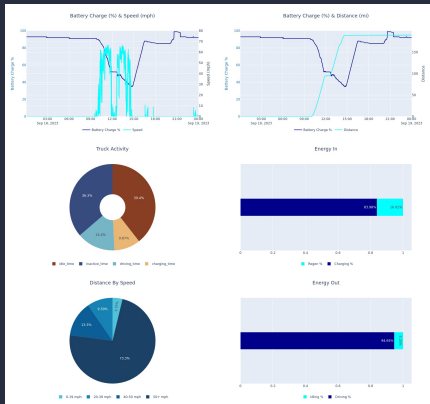

TOTAL MILES DRIVEN: **17.56**

DATA FOR NIKOLA TRE BEV 2

TOTAL MILES DRIVEN: **201.2**

DATA FOR NIKOLA TRE BEV 1

TOTAL MILES DRIVEN: **228.03**

DATA FOR NIKOLA TRE BEV 2

TOTAL MILES DRIVEN: **127.74**

DATA FOR NIKOLA TRE BEV 1

TOTAL MILES DRIVEN: **227.92**

DATA FOR NIKOLA TRE BEV 2

TOTAL MILES DRIVEN: **61.66**

DATA FOR NIKOLA TRE BEV 1

TOTAL MILES DRIVEN: **239.75**

DATA FOR NIKOLA TRE BEV 2

TOTAL MILES DRIVEN: **0**

DATA FOR NIKOLA TRE BEV 1

TOTAL MILES DRIVEN: **234.39**

DATA FOR NIKOLA TRE BEV 2

TOTAL MILES DRIVEN: **189.43**

DATA FOR NIKOLA TRE BEV 1

TOTAL MILES DRIVEN: **293.71**

DATA FOR NIKOLA TRE BEV 2

TOTAL MILES DRIVEN: **390.67**

DATA FOR NIKOLA TRE BEV 1