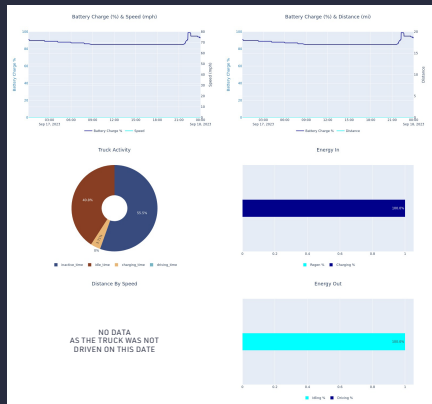

TOTAL MILES DRIVEN: **17.56**

DATA FOR NIKOLA TRE BEV 2

TOTAL MILES DRIVEN: **201.2**

DATA FOR NIKOLA TRE BEV 1

TOTAL MILES DRIVEN: **228.03**

DATA FOR NIKOLA TRE BEV 2

TOTAL MILES DRIVEN: **127.74**

DATA FOR NIKOLA TRE BEV 1

TOTAL MILES DRIVEN: **227.92**

DATA FOR NIKOLA TRE BEV 2

TOTAL MILES DRIVEN: **61.66**

DATA FOR NIKOLA TRE BEV 1

TOTAL MILES DRIVEN: **239.75**

DATA FOR NIKOLA TRE BEV 2

TOTAL MILES DRIVEN: **0**

DATA FOR NIKOLA TRE BEV 1

TOTAL MILES DRIVEN: **234.39**

DATA FOR NIKOLA TRE BEV 2

TOTAL MILES DRIVEN: **189.43**

DATA FOR NIKOLA TRE BEV 1

TOTAL MILES DRIVEN: **293.71**

DATA FOR NIKOLA TRE BEV 2

TOTAL MILES DRIVEN: **390.67**

DATA FOR NIKOLA TRE BEV 1