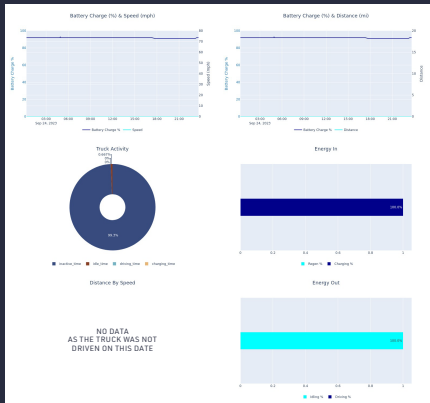

TOTAL MILES DRIVEN: **233.07**

DATA FOR NIKOLA TRE BEV 2

TOTAL MILES DRIVEN: **390.68**

DATA FOR NIKOLA TRE BEV 1

TOTAL MILES DRIVEN: **244.27**

DATA FOR NIKOLA TRE BEV 2

TOTAL MILES DRIVEN: **386.5**

DATA FOR NIKOLA TRE BEV 1

TOTAL MILES DRIVEN: **463.73**

DATA FOR NIKOLA TRE BEV 2

TOTAL MILES DRIVEN: **328.7**

DATA FOR NIKOLA TRE BEV 1

TOTAL MILES DRIVEN: **229.11**

DATA FOR NIKOLA TRE BEV 2

TOTAL MILES DRIVEN: **61.71**

DATA FOR NIKOLA TRE BEV 1

TOTAL MILES DRIVEN: **253.84**

DATA FOR NIKOLA TRE BEV 2

TOTAL MILES DRIVEN: **0**

DATA FOR NIKOLA TRE BEV 1

TOTAL MILES DRIVEN: **475.6**

DATA FOR NIKOLA TRE BEV 2

TOTAL MILES DRIVEN: **189.39**

DATA FOR NIKOLA TRE BEV 1