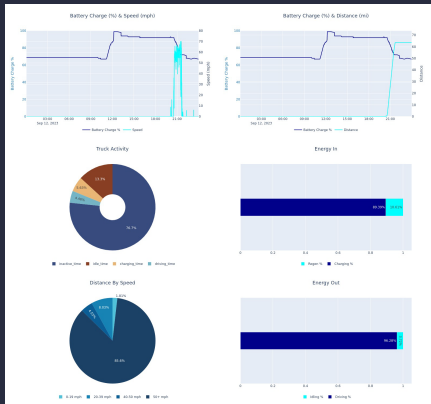

NIKOLA

**⚡TRE** **BEV**

RUN ON LESS  
2023  
BY NACFE  
REPORT

DATA FOR NIKOLA TRE BEV 1

TOTAL MILES DRIVEN: 141.78

DATA FOR NIKOLA TRE BEV 2

TOTAL MILES DRIVEN: 0.01

DATA FOR NIKOLA TRE BEV 1

TOTAL MILES DRIVEN: **235.59**

DATA FOR NIKOLA TRE BEV 2

TOTAL MILES DRIVEN: **0.01**

DATA FOR NIKOLA TRE BEV 1

TOTAL MILES DRIVEN: **69.39**

DATA FOR NIKOLA TRE BEV 2

TOTAL MILES DRIVEN: **188.65**

DATA FOR NIKOLA TRE BEV 1

TOTAL MILES DRIVEN: **300.19**

DATA FOR NIKOLA TRE BEV 2

TOTAL MILES DRIVEN: **63.66**

DATA FOR NIKOLA TRE BEV 1

TOTAL MILES DRIVEN: **243.41**

DATA FOR NIKOLA TRE BEV 2

TOTAL MILES DRIVEN: **215.03**

DATA FOR NIKOLA TRE BEV 1

TOTAL MILES DRIVEN: **341.44**

DATA FOR NIKOLA TRE BEV 2

TOTAL MILES DRIVEN: **190.35**