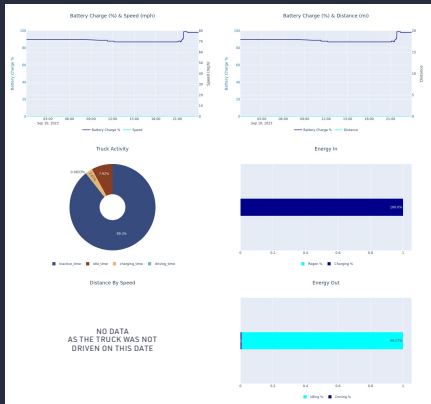

NIKOLA

**⚡TRE** **BEV**

RUN ON LESS  
2023  
BY NACFE  
REPORT

DATA FOR NIKOLA TRE BEV 1

TOTAL MILES DRIVEN: 141.78

DATA FOR NIKOLA TRE BEV 2

TOTAL MILES DRIVEN: 0.01

DATA FOR NIKOLA TRE BEV 1

TOTAL MILES DRIVEN: **235.59**

DATA FOR NIKOLA TRE BEV 2

TOTAL MILES DRIVEN: **0.01**

DATA FOR NIKOLA TRE BEV 1

TOTAL MILES DRIVEN: **69.39**

DATA FOR NIKOLA TRE BEV 2

TOTAL MILES DRIVEN: **188.65**

DATA FOR NIKOLA TRE BEV 1

TOTAL MILES DRIVEN: **341.44**

DATA FOR NIKOLA TRE BEV 2

TOTAL MILES DRIVEN: **190.35**